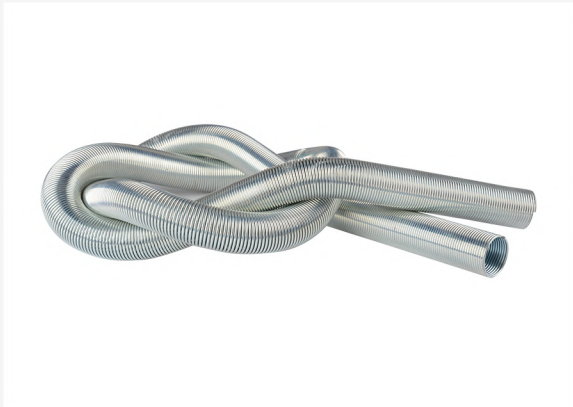

PRODUCTS

CATALOGUE

- ✔ Hydraulic Hose Fittings
- ✔ Hydraulic Adapters
- ✔ OEM&ODM

ZHEJIANG TIANXIANG MACHINE FITTINGS CO.,LTD
ZHUJI CITY JIANGRU IMPORT AND EXPORT CO.,LTD

CUSTOMIZED PRODUCTS

Here, there are products that surprise you. Give me your drawings or photos. I will design independent products for you according to your description. As long as you have an idea, we can make it.

- ▶ High-Precision CNC Processing
- ▶ Fast Delivery
- ▶ Small Order Support

GASOLINE PIPE GUN / PIPE CONNECTOR / VALVES /
CAMLOCK/HOSE CLAMP

CUSTOMIZED PRODUCTS

P/N:JR001

P/N:JR002

P/N:JR003

P/N:JR004

P/N:JR005